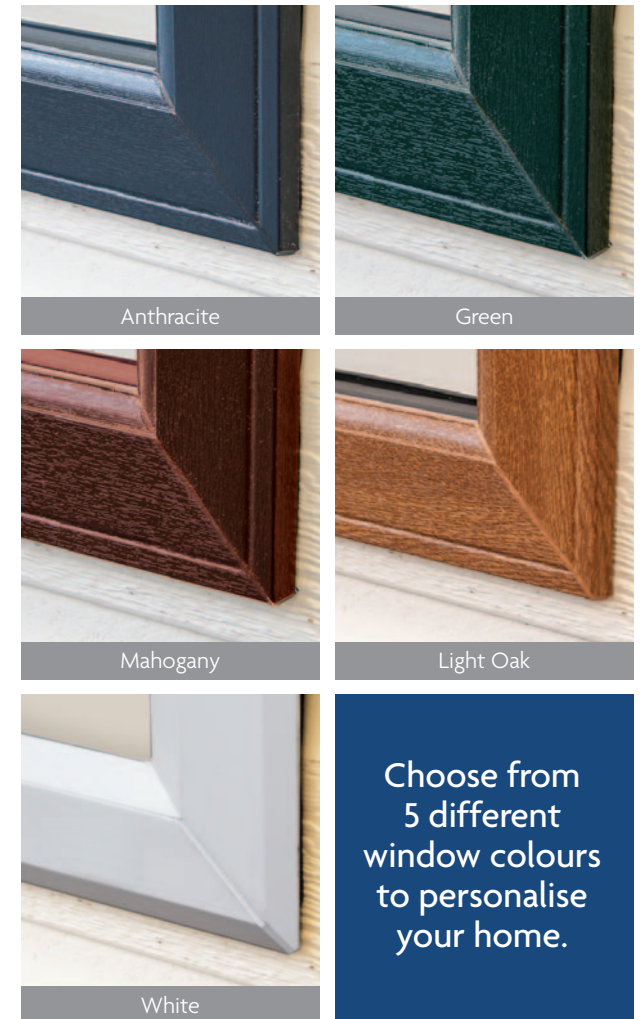

## CANEXEL

# Windows & Doors

How your Pemberton Park & Leisure Home should look is a personal choice, so we offer as many aesthetic choices as possible. You may want your windows and doors to blend in with your cladding, or maybe you love to see the contrast. Either way, we offer a choice of colours in our PVCu double-glazed windows and doors, right across our entire Pemberton collection.

Choose from  
5 different  
window colours  
to personalise  
your home.